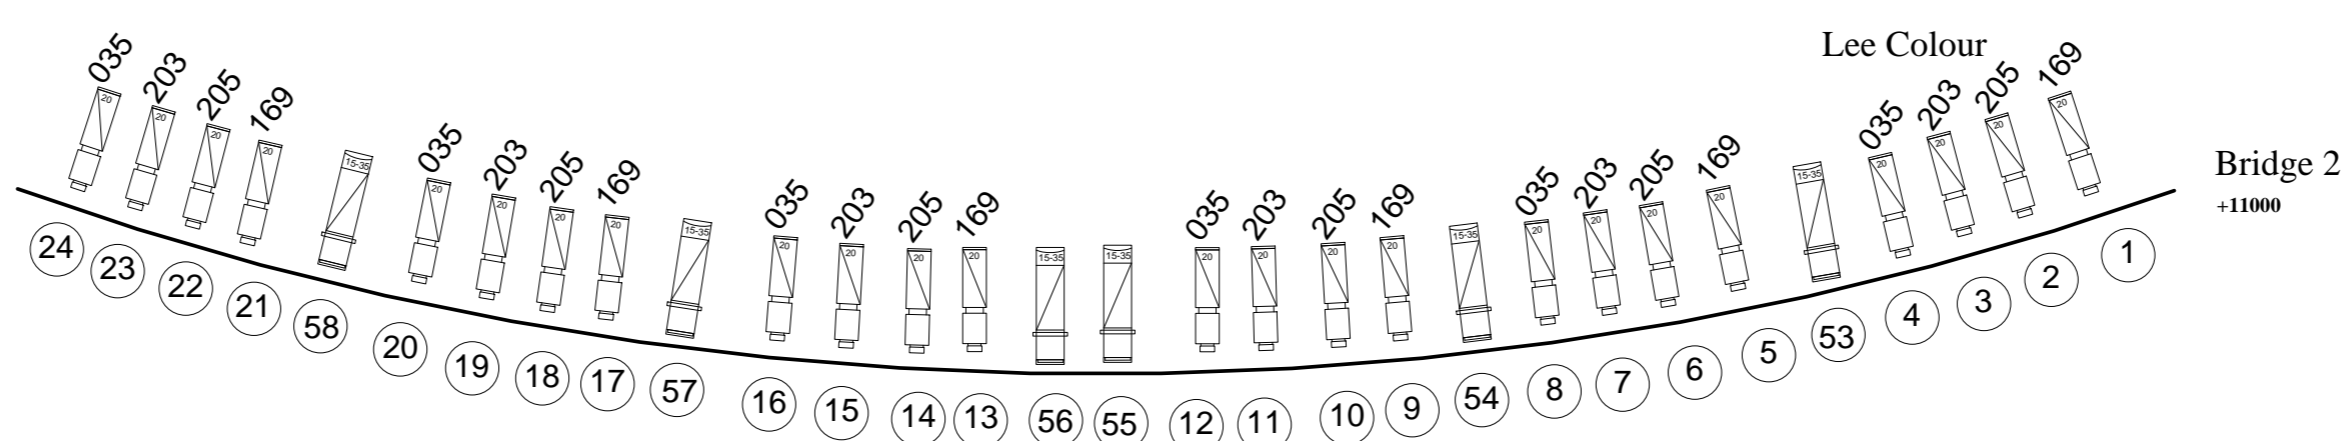

55	CYCLORAMA
54	TABS
53	
52	
51	
50	
49	
48	FLOOD BAR
47	LEGS
46	BORDER
45	
44	
43	
42	
41	
40	
39	LX 4
38	LEGS
37	BORDER
36	
35	
34	
33	
32	
31	
30	LX 3
29	LEGS
28	BORDER
27	
26	
25	
24	
23	
22	
21	LX 2
20	LEGS
19	BORDER
18	
17	
16	
15	
14	
13	
12	LX 1
11	LEGS
10	BORDER
9	
8	
7	

	<b>CANBERRA PLAYHOUSE</b>
	London Circuit, Civic Square, ACT, 2608
<b>ELECTRICS STANDARD RIG</b>	
May 2013	
Drawn by Tweedie - Head Electrician	
Scale NTS	TurboCAD V16.0 Professional