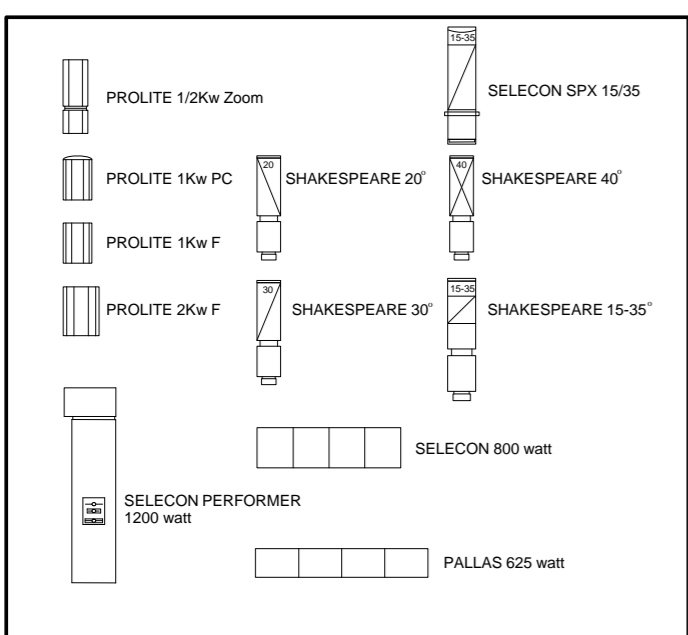

55	CYCLORAMA
54	TABS
53	
52	
51	
50	
49	
48	FLOOD BAR
47	LEGS
46	BORDER
45	
44	
43	
42	
41	
40	
39	LX 4
38	LEGS
37	BORDER
36	
35	
34	
33	
32	
31	
30	LX 3
29	LEGS
28	BORDER
27	
26	
25	
24	
23	
22	
21	LX 2
20	LEGS
19	BORDER
18	
17	
16	
15	
14	
13	
12	LX 1
11	LEGS
10	BORDER
9	
8	
7	

	<b>CANBERRA PLAYHOUSE</b>
	London Circuit, Civic Square, ACT, 2608
<b>ELECTRICS STANDARD RIG</b>	
May 2013	
Drawn by Tweedie - Head Electrician	
Scale NTS	TurboCAD V16.0 Professional