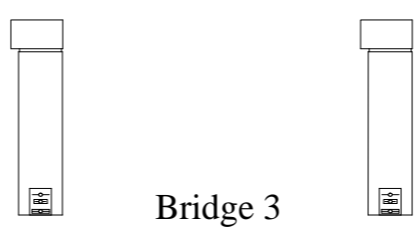

55	CYCLORAMA
54	TABS
53	
52	
51	
50	
49	
48	FLOOD BAR
47	LEGS
46	BORDER
45	
44	
43	
42	
41	
40	
39	LX 4
38	LEGS
37	BORDER
36	
35	
34	
33	
32	
31	
30	LX 3
29	LEGS
28	BORDER
27	
26	
25	
24	
23	
22	
21	LX 2
20	LEGS
19	BORDER
18	
17	
16	
15	
14	
13	
12	LX 1
11	LEGS
10	BORDER
9	
8	
7	

	<b>CANBERRA PLAYHOUSE</b>
	London Circuit, Civic Square, ACT, 2608
<b>ELECTRICS STANDARD RIG</b>	
May 2013	
Drawn by Tweedie - Head Electrician	
Scale NTS	TurboCAD V16.0 Professional