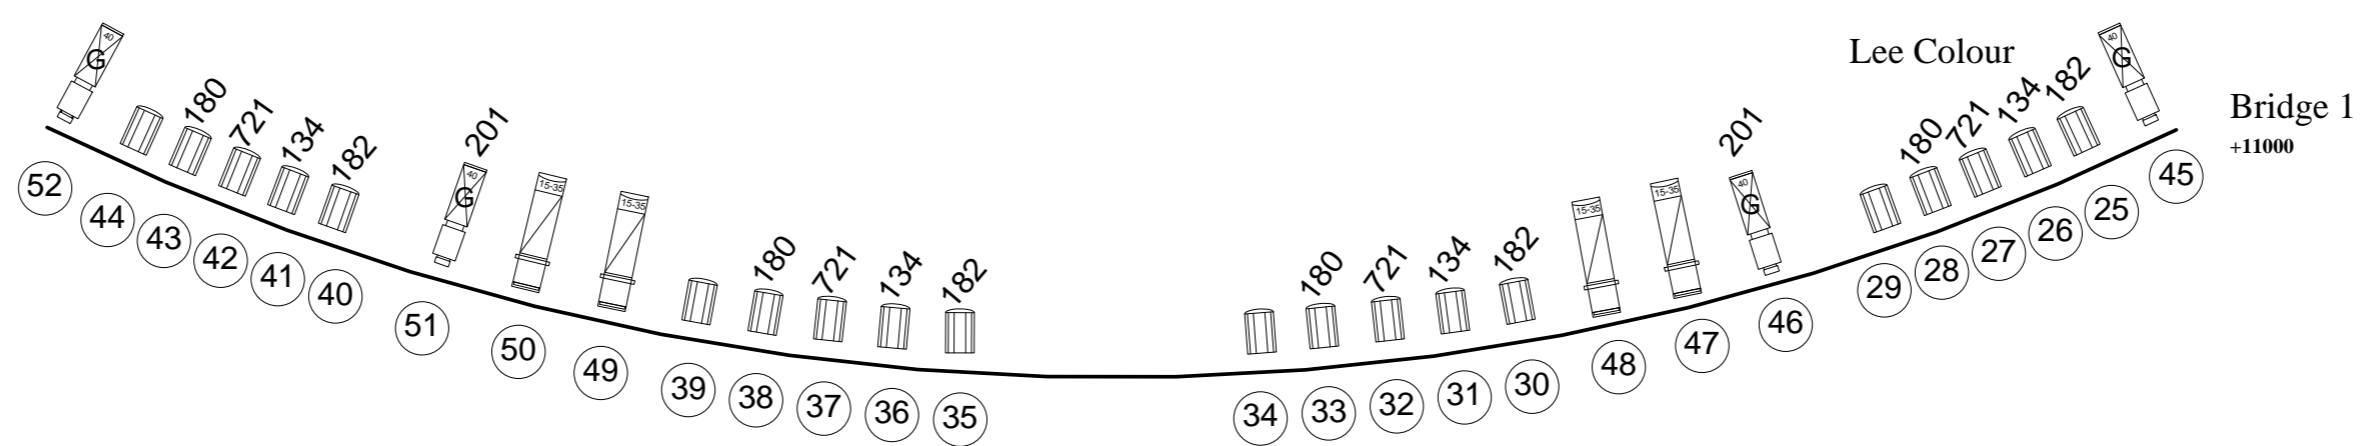

55	CYCLORAMA
54	TABS
53	
52	
51	
50	
49	
48	FLOOD BAR
47	LEGS
46	BORDER
45	
44	
43	
42	
41	
40	
39	LX 4
38	LEGS
37	BORDER
36	
35	
34	
33	
32	
31	
30	LX 3
29	LEGS
28	BORDER
27	
26	
25	
24	
23	
22	
21	LX 2
20	LEGS
19	BORDER
18	
17	
16	
15	
14	
13	
12	LX 1
11	LEGS
10	BORDER
9	
8	
7	

	<b>CANBERRA PLAYHOUSE</b>
	London Circuit, Civic Square, ACT, 2608
<b>ELECTRICS STANDARD RIG</b>	
May 2013	
Drawn by Tweedie - Head Electrician	
Scale NTS	TurboCAD V16.0 Professional