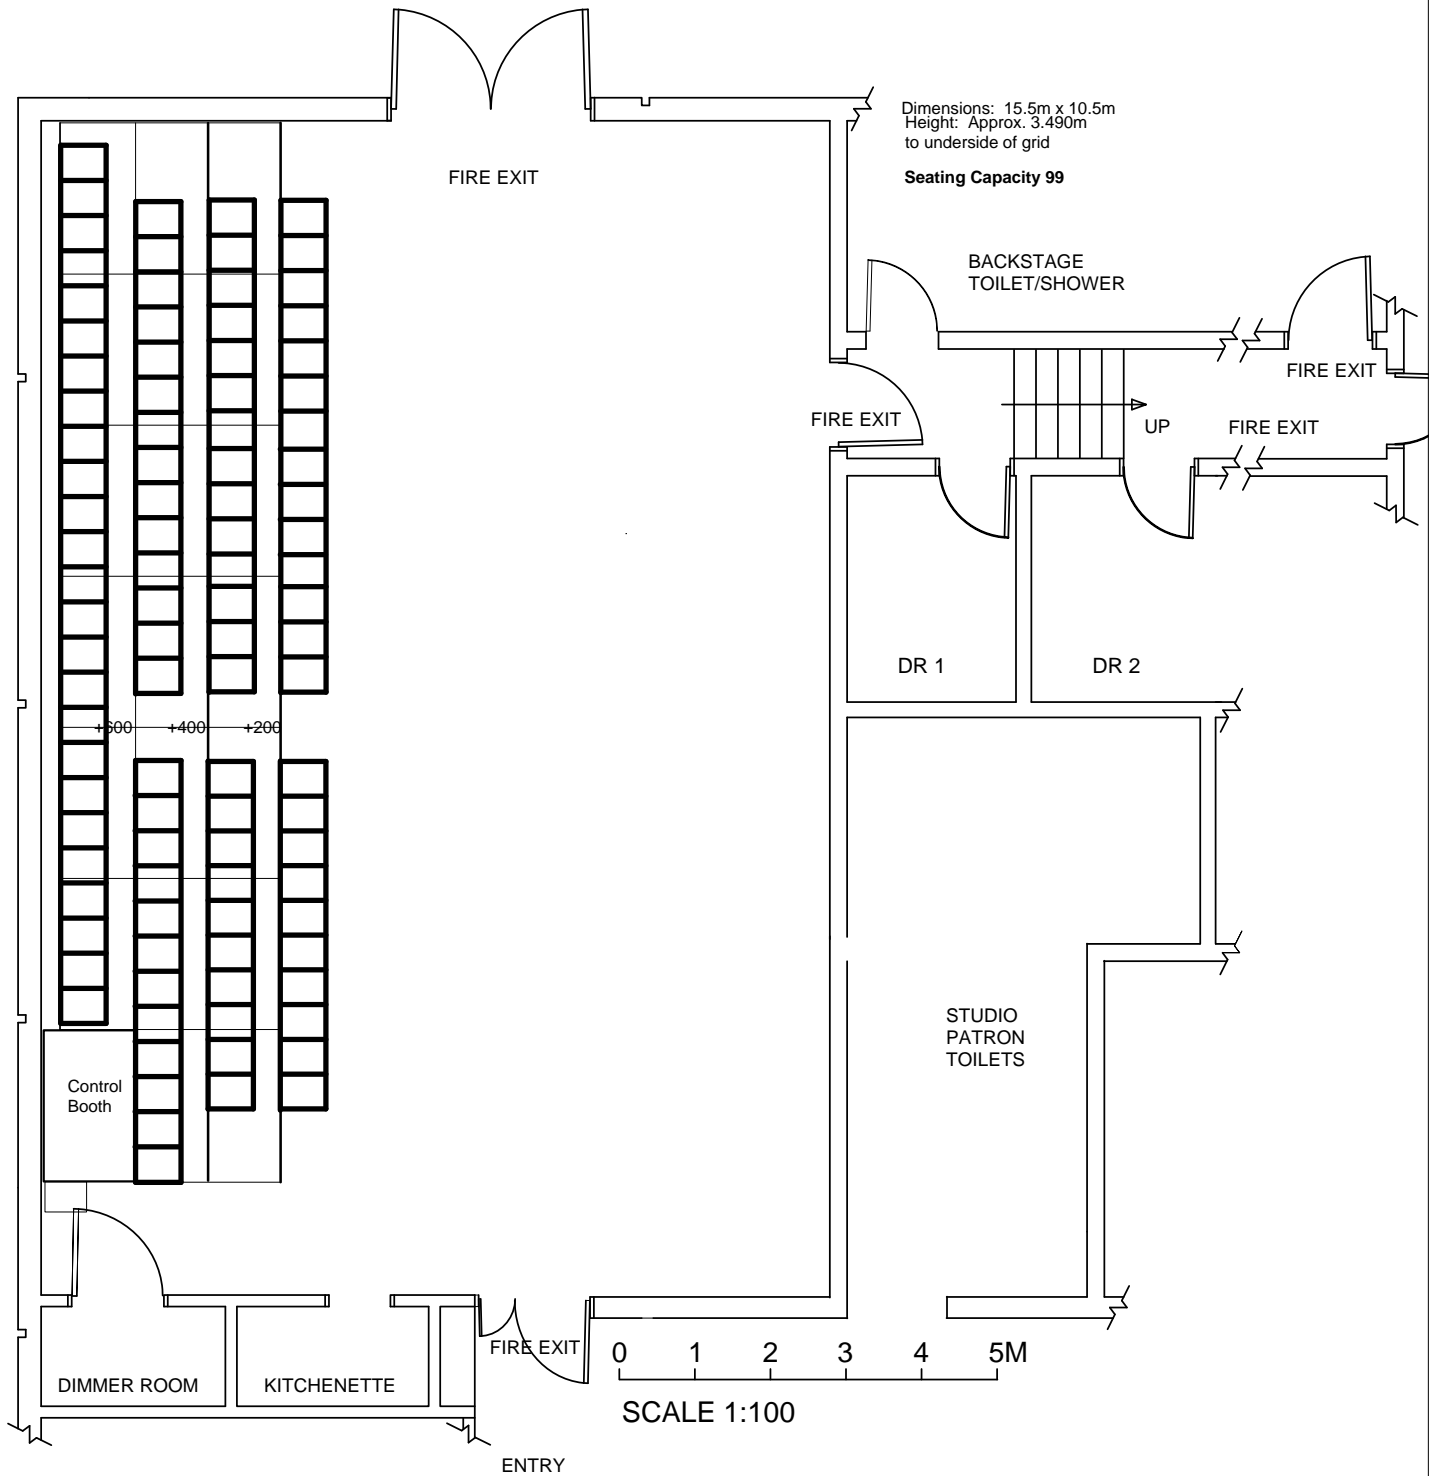

# CANBERRA THEATRE CENTRE COURTYARD STUDIO

LANDSCAPE SEATING