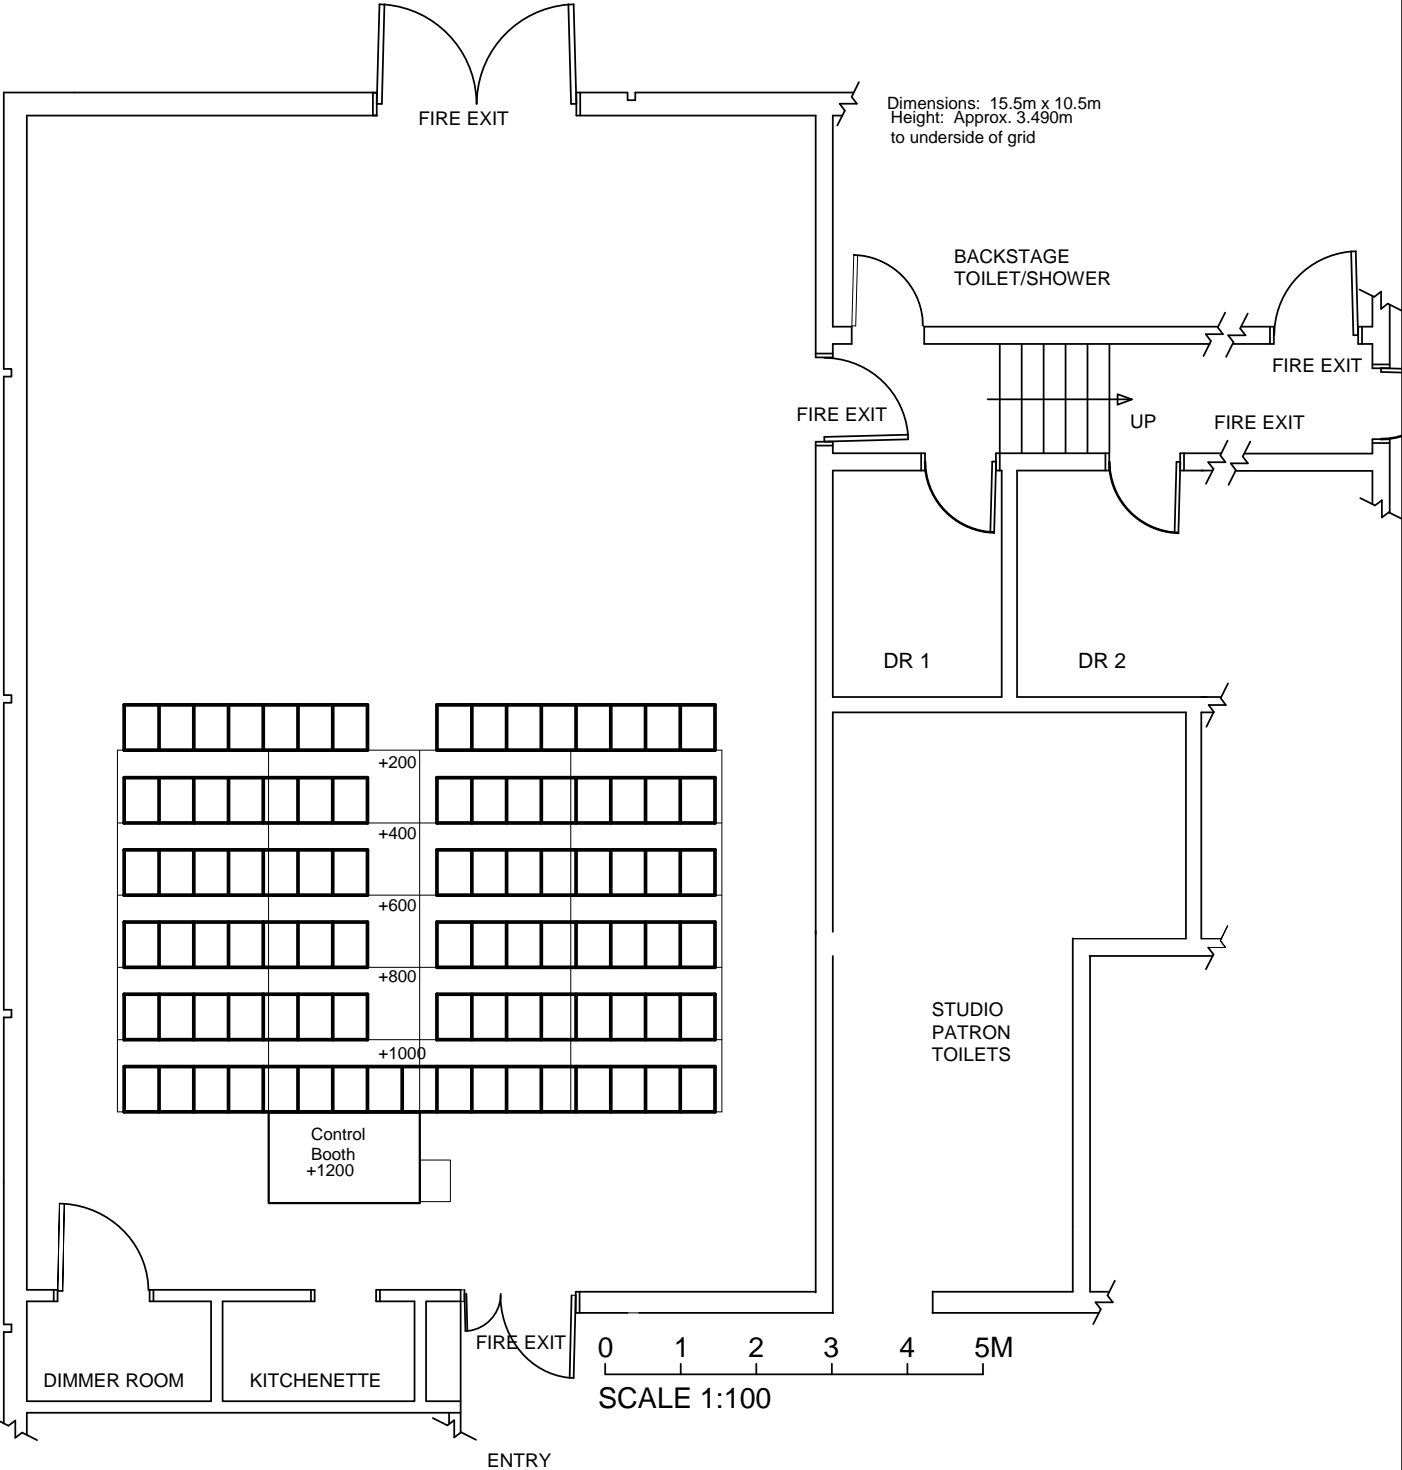

CANBERRA THEATRE CENTRE COURTYARD STUDIO

PORTRAIT SEATING