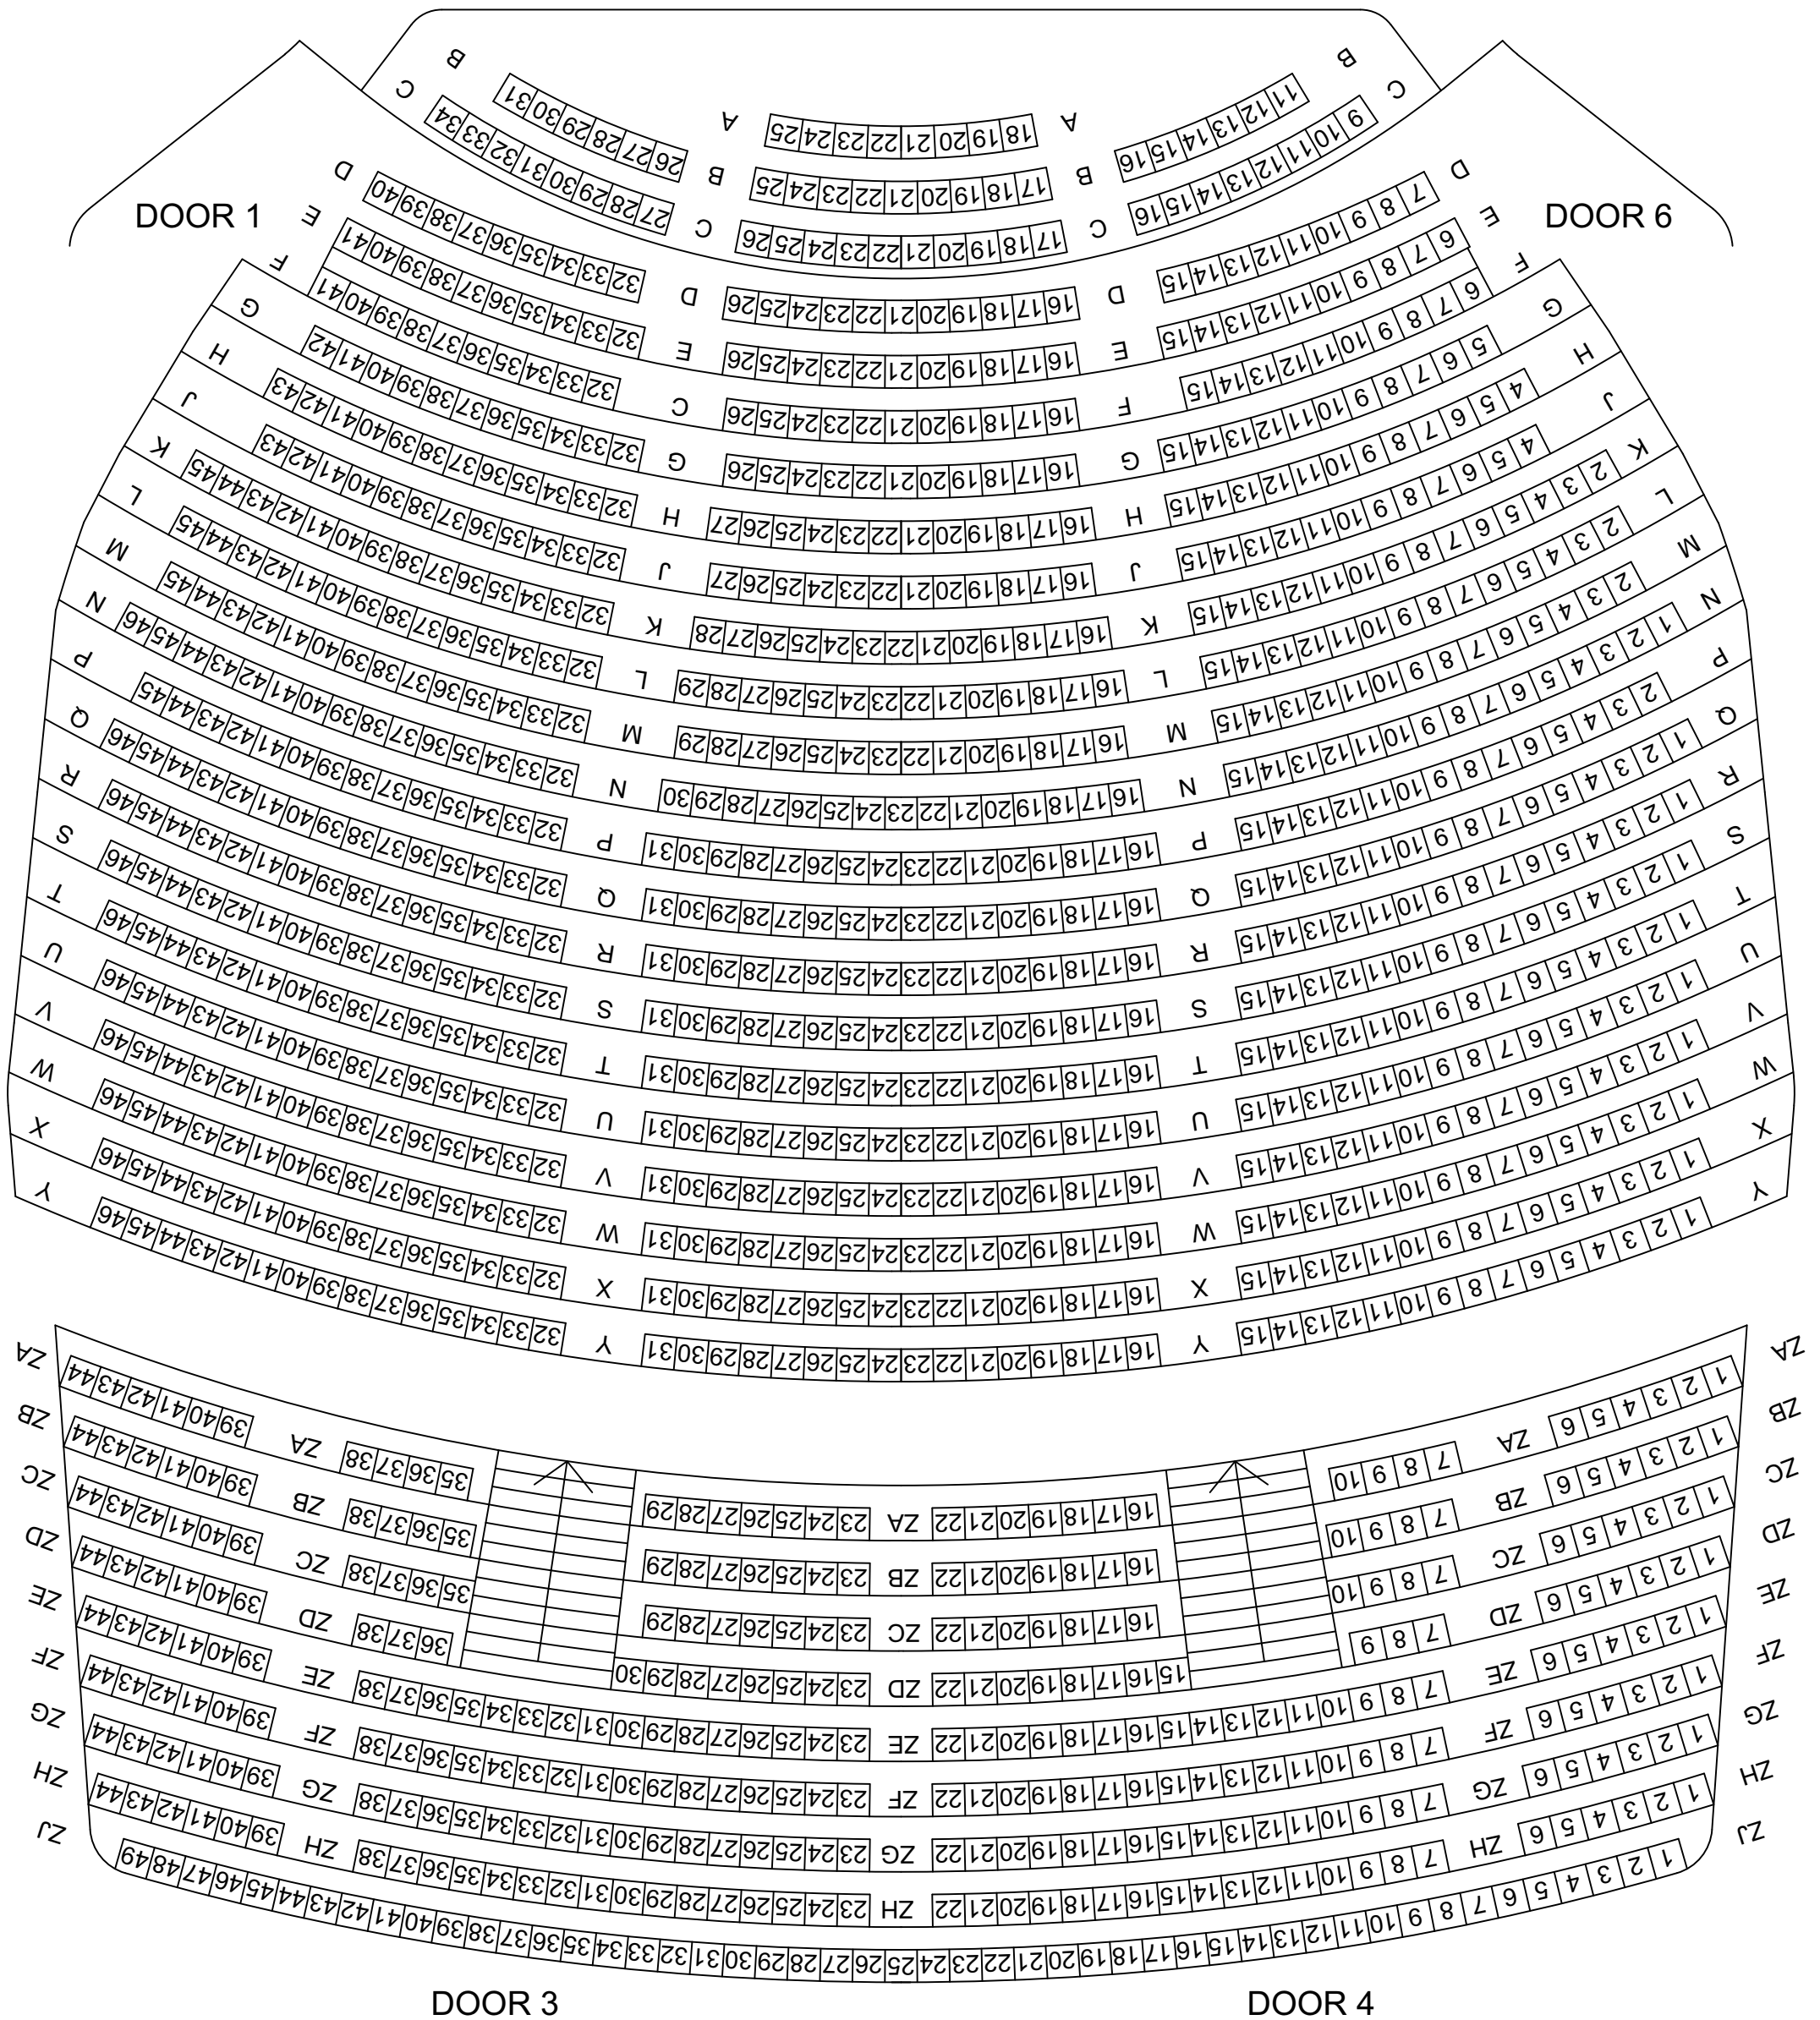

CANBERRA THEATRE

STAGE

CANBERRA THEATRE CENTRE

London Circuit, Civic Square, ACT, 2601

CANBERRA THEATRE SEATING PLAN

SCALE: NTS