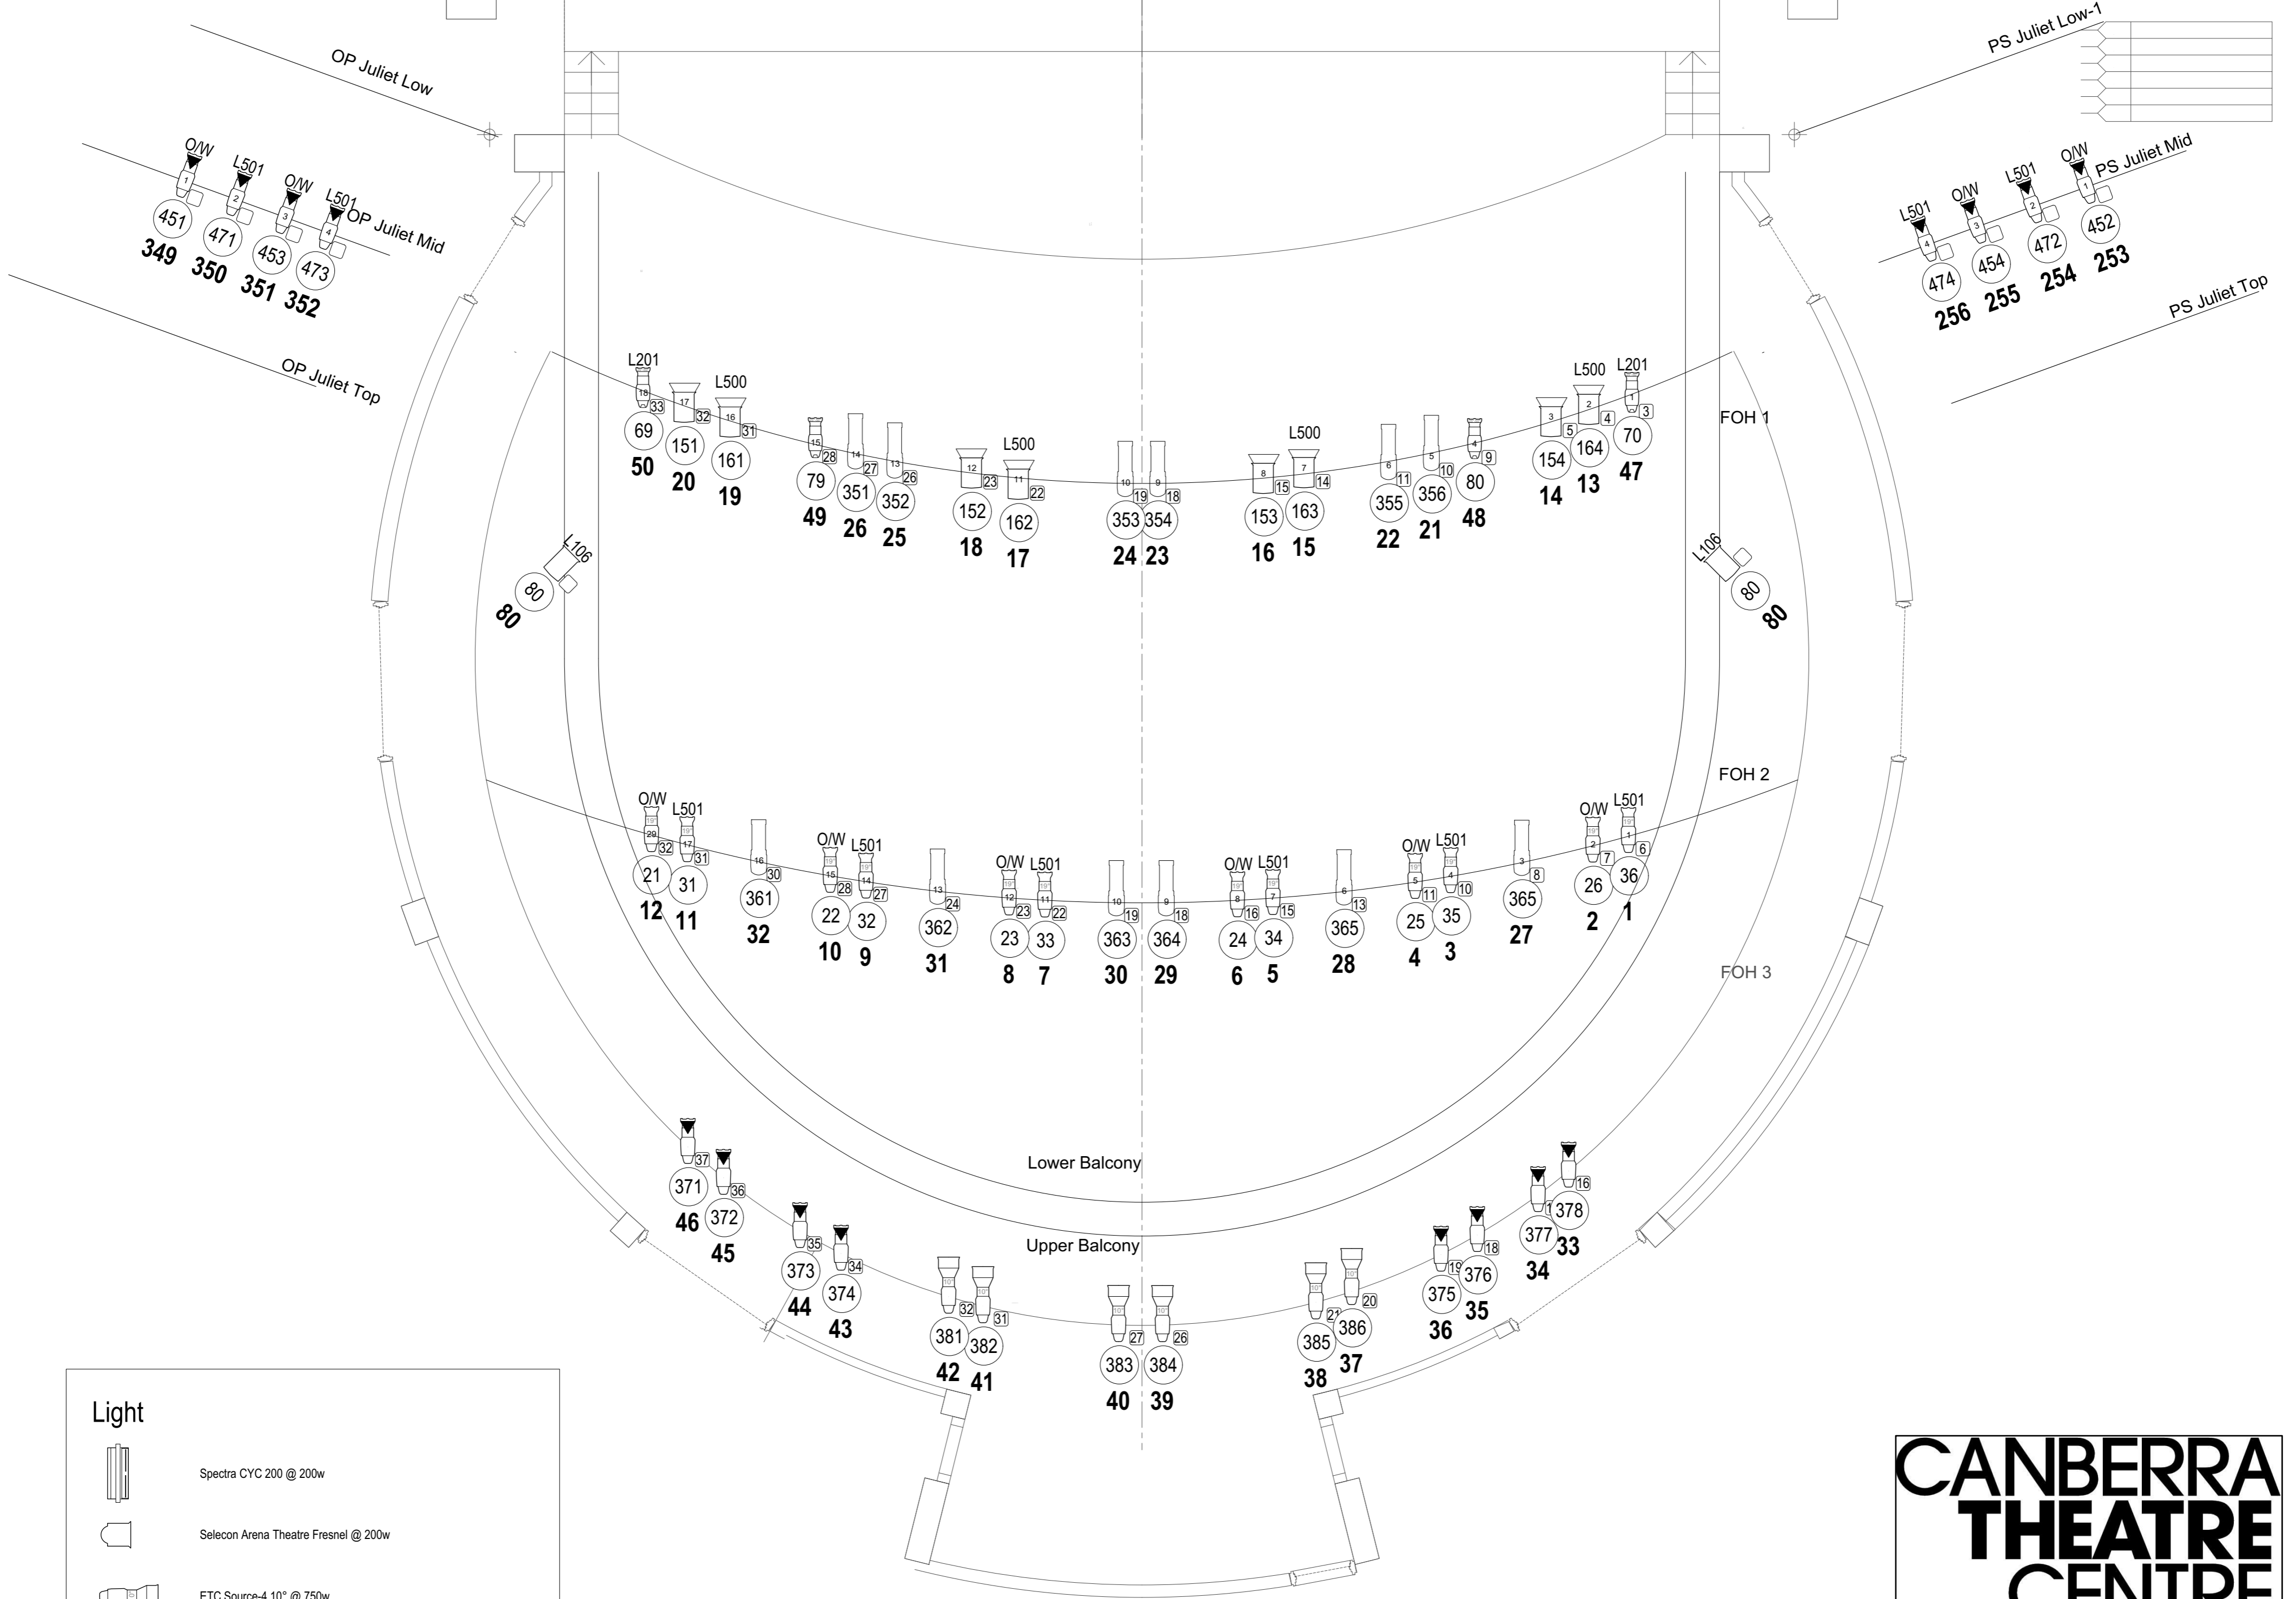

55	CYCLORAMA
54	TABS
53	
52	
51	
50	
49	
48	FLOOD BAR
47	LEGS
46	BORDER
45	
44	
43	
42	
41	
40	LX 4
39	
38	LEGS
37	BORDER
36	
35	
34	
33	
32	
31	LX 3
30	
29	LEGS
28	BORDER
27	TABS
26	
25	
24	
23	
22	LX 2
21	
20	LEGS
19	BORDER
18	
17	
16	
15	
14	LX 1
13	
12	LEGS
11	BORDER
10	
9	
8	
7	

Light	
	Spectra CYC 200 @ 200w
	Selecon Arena Theatre Fresnel @ 200w
	ETC Source-4 10° @ 750w
	ETC Source-4 Jr 25°-50° Zoom @ 575w
	ETC Source-4 19° @ 575w
	Selecon High Performance @ 750/1000w
	ETC Source-4 Zoom 15°-30° @ 750w
	SPX 15-35 @ 575w

L201	← Gel
11	← Gobo
10	← Unit Number
10	← Circuit Number
10	← Soft Pacw Number
21	← DMX Address

# CANBERRA THEATRE CENTRE

London Circuit, Civic Square, ACT, 2601