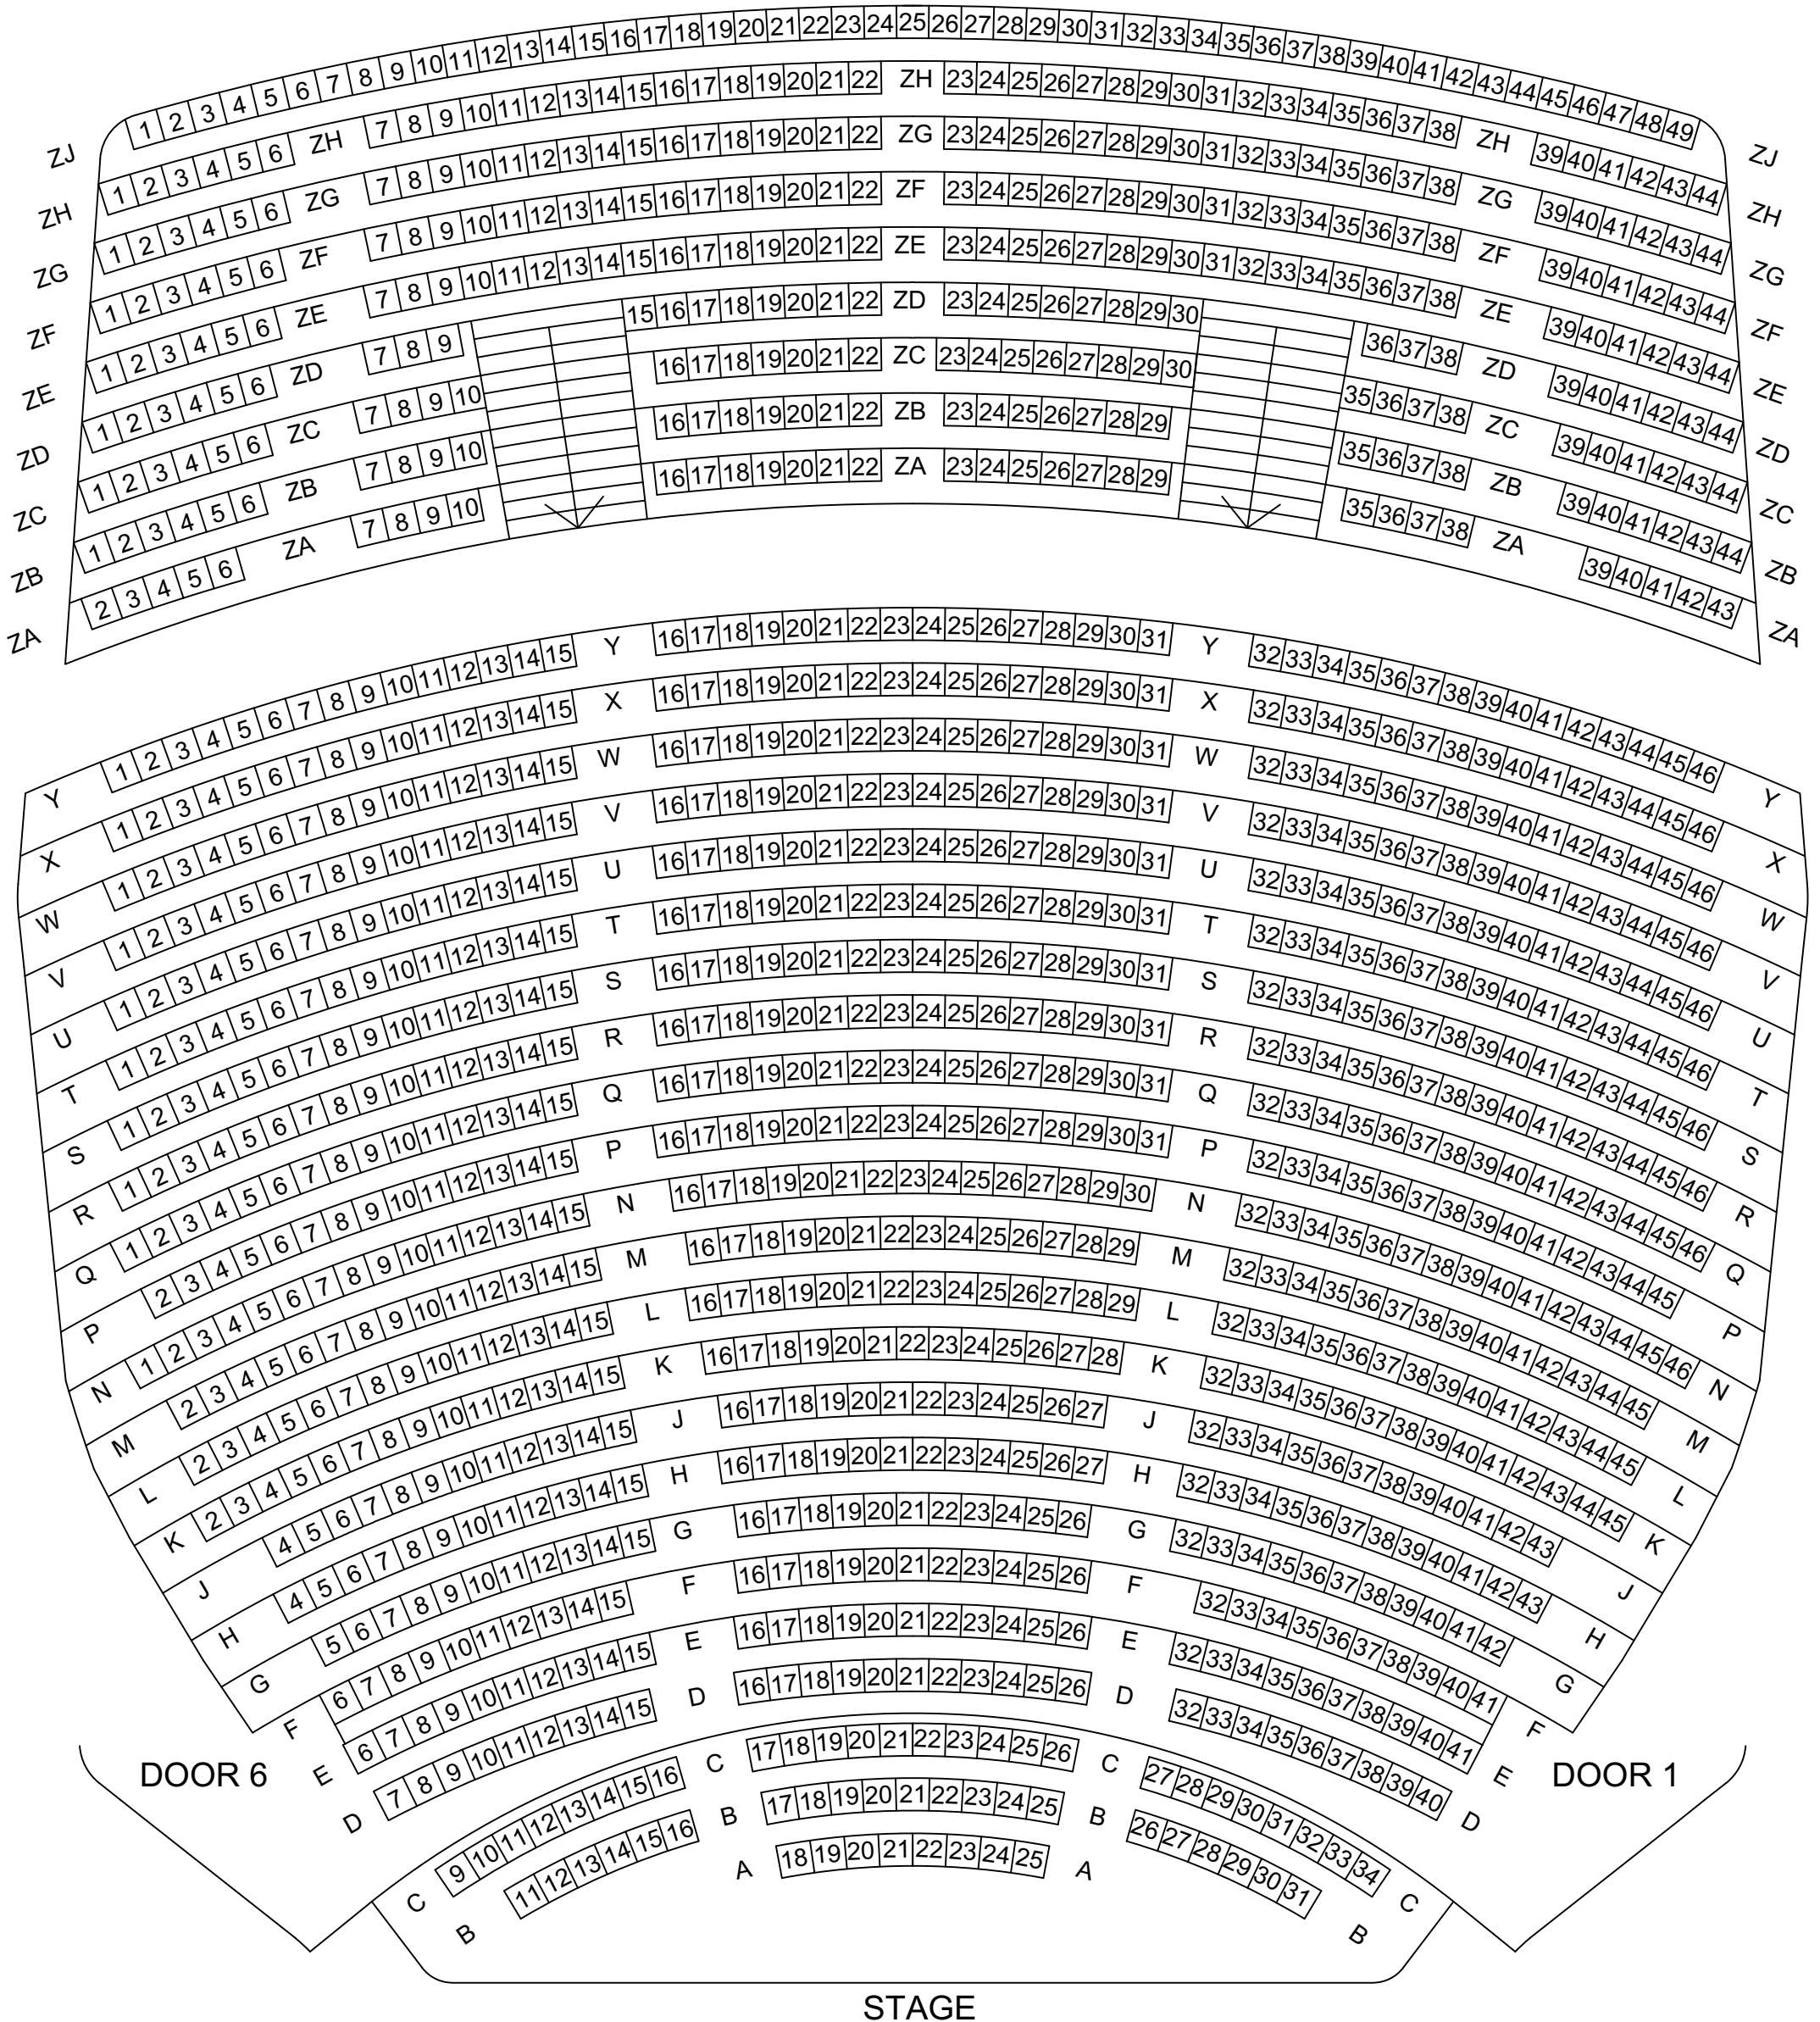

DOOR 4

DOOR 3

CANBERRA THEATRE

CANBERRA THEATRE CENTRE

London Circuit, Civic Square, ACT, 2601

CANBERRA THEATRE SEATING PLAN

SCALE: NTS